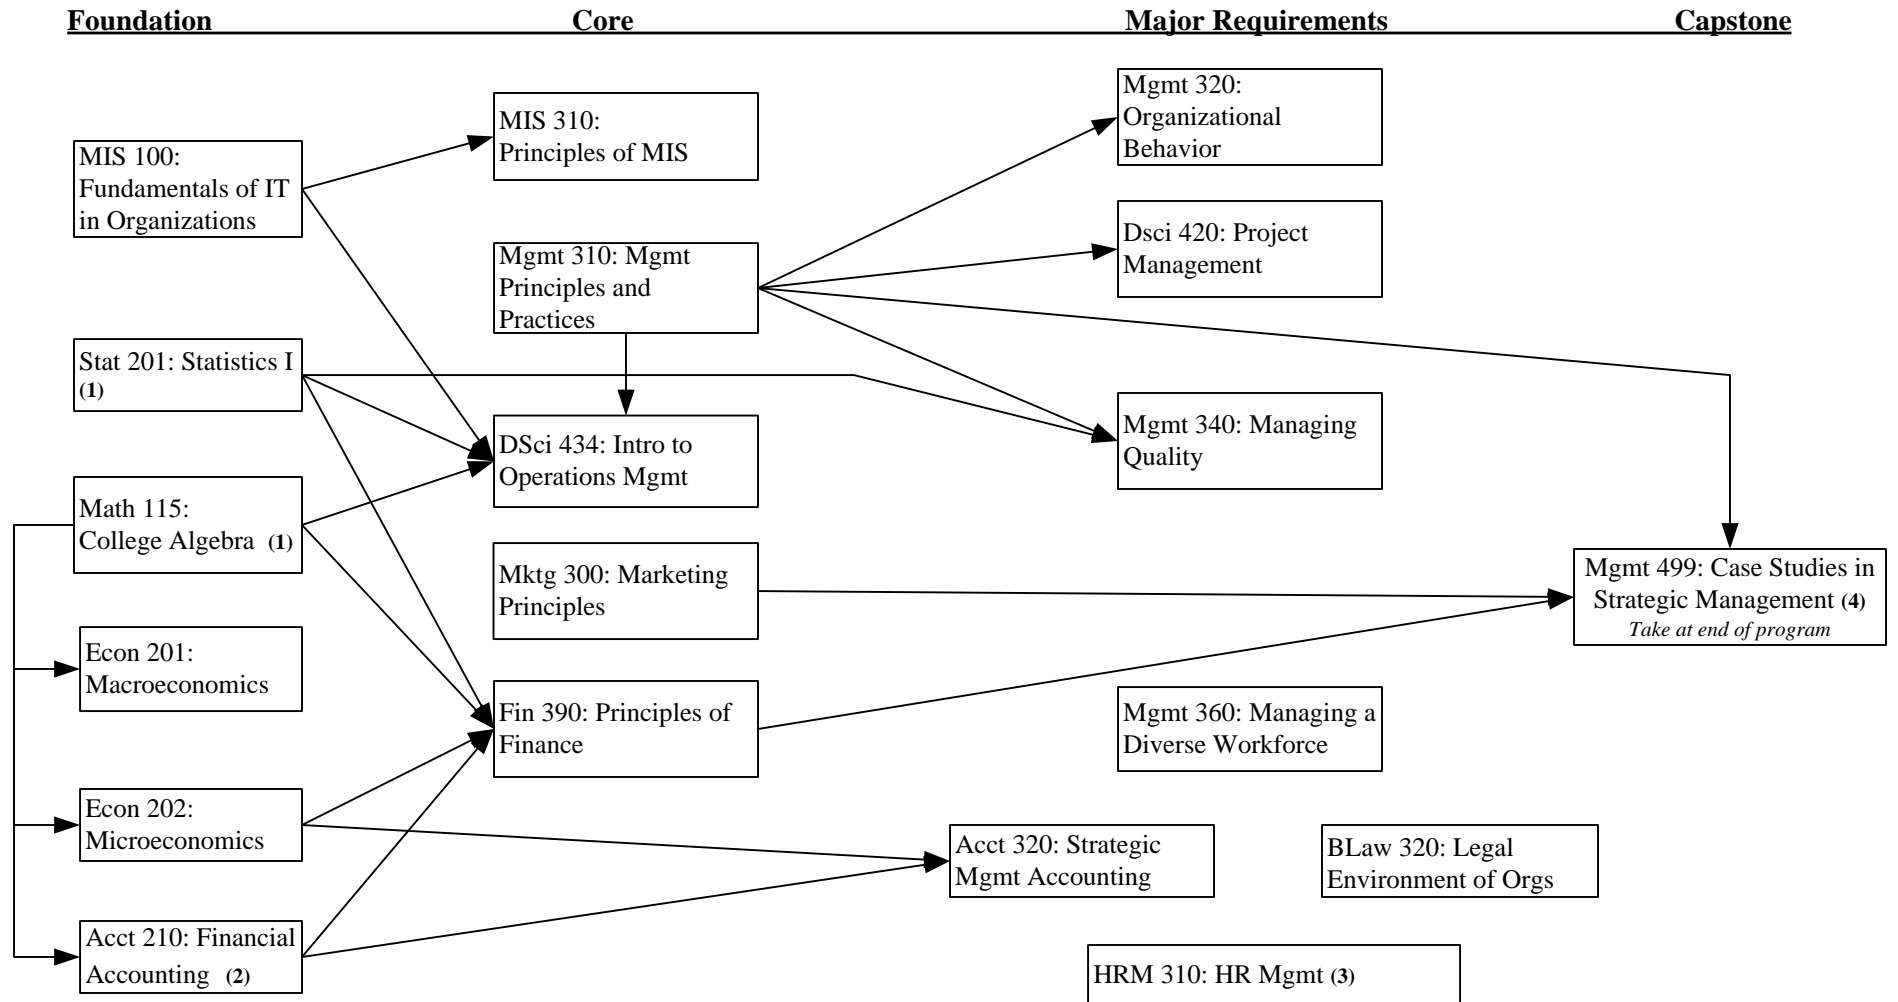

BACHELOR OF SCIENCE IN MANAGEMENT COURSE SEQUENCE

<https://db.metrostate.edu/webapps/drep/CourseSequence-Management-Major-COM-Both.pdf>

Fall 2011

Arrows indicate current business prerequisites.

GELS writing requirements and 30 credits must be completed before taking courses 300-level or higher.

- (1) May require preparatory math course(s): pre-college math and/or Math 101, per assessment results
- (2) Prerequisite of 40 semester credits of college coursework
- (3) Mgmt 310 or Mgmt 320 recommended before taking this class.
- (4) Prerequisite of 90 semester credits of college coursework

Prerequisites are strictly enforced. Always check the online catalog and class schedule for prerequisites before registering for any course. Students without appropriate prerequisites may be dropped from courses.